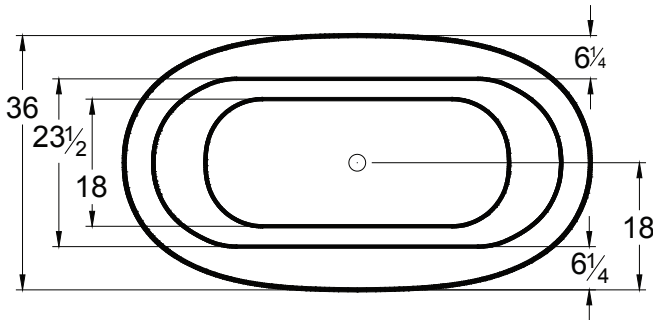

AMERICH®

BLISS 6636

DIMENSIONS

66" x 36" x 22" (1676 x 915 x 559 mm)
Gallon to Overflow = 63 (Liters = 238)

MATERIAL

Acrylic

TUB FLOOR

Non-Textured

Contact Americh for additional approvals.

STANDARD FEATURES:

- 2 piece freestanding tub for easy access and installation
- Apron can be dual color (All Americh Standard Colors)
- Adjustable legs
- Faucet can be deck mounted or floor mounted.
- Integral Waste & Overflow with Polished Chrome trim
Available with polished brass, polished nickel, satin nickel, oil rubbed bronze or white trim at no additional charge if specified at the time of order. Requests after order is shipped are subject to a \$75 list charge for trim