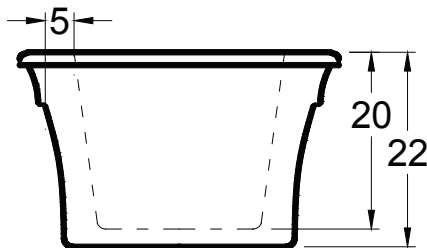

AMERICH®

BLISS 6636

DIMENSIONS

66" x 36" x 22" (1676 x 915 x 559 mm)
Gallon to Overflow = 63 (Liters = 238)

MATERIAL

Acrylic

TUB FLOOR

Non-Textured