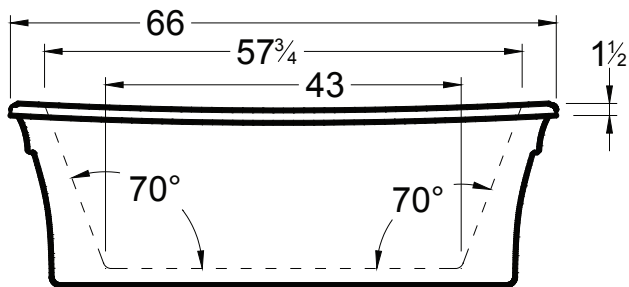

AMERICH®

BLISS 6636

DIMENSIONS

66" x 36" x 22" (1676 x 915 x 559 mm)
Gallon to Overflow = 63 (Liters = 238)

MATERIAL

Acrylic

TUB FLOOR

Non-Textured

Contact Americh for additional approvals.

STANDARD FEATURES:

- 2 piece freestanding tub for easy access and installation
- Apron can be dual color (All Americh Standard Colors)
- Adjustable legs
- Faucet can be deck mounted or floor mounted.
- Integral Waste & Overflow with Polished Chrome trim
Available with polished brass, polished nickel, satin nickel, oil rubbed bronze or white trim at no additional charge if specified at the time of order. Requests after order is shipped are subject to a \$75 list charge for trim